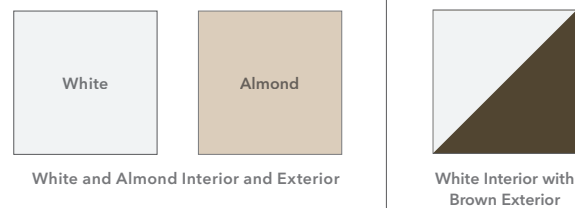

STYLES AVAILABLE

Choose from a variety of window and door styles that provide the best performance for your home – while framing your space with a look that makes it beautifully unique.

FRAME COLORS

Choose from colors that blend beautifully inside your home and out, including an optional dual-color frame.