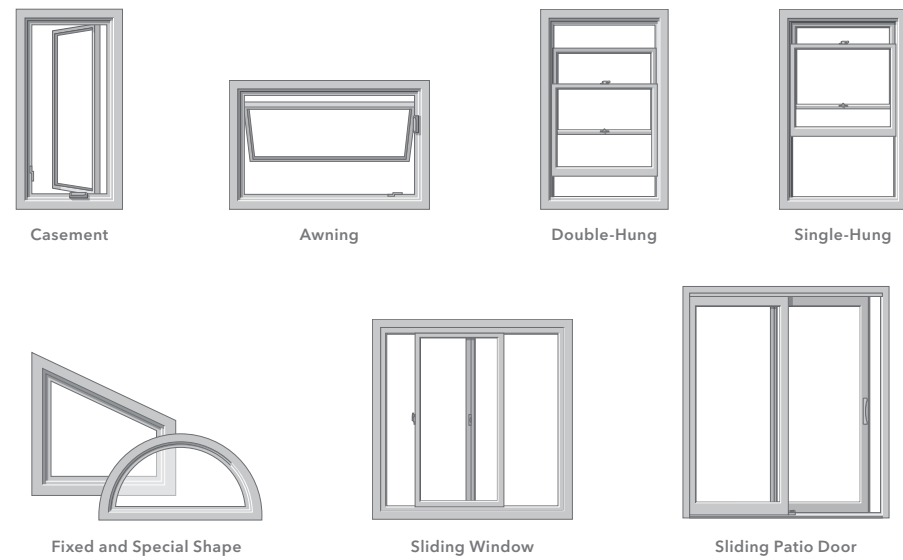

STYLES AVAILABLE

Choose from a variety of window and door styles that provide the best performance for your home – while framing your space with a look that makes it beautifully unique.

FRAME COLORS

Choose from colors that blend beautifully inside your home and out, including an optional dual-color frame.

Rolscreen® soft-closing retractable screens roll out of sight when not in use.¹

InView high-transparency screens let in 14% more light and are 8% more open for improved airflow.^{4,5}

GRILLES

Color-Matched Grilles-Between-the-Glass⁶