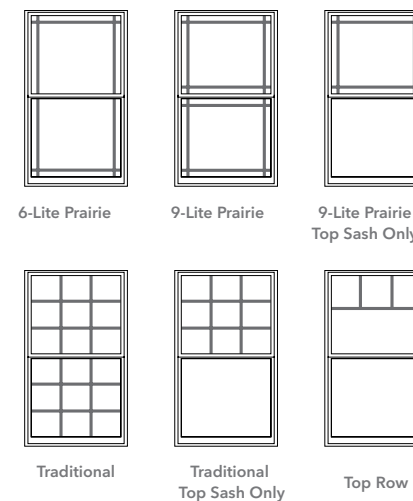

GLASS GUIDE

INSULSHIELD® LOW-E GLASS COLLECTION

- Advanced Low-E insulating glass with argon^{1,2}
- NaturalSun Low-E insulating glass with argon^{1,2}
- SunDefense™ Low-E insulating glass with argon^{1,2}

ADDITIONAL GLASS OPTIONS

- Advanced Low-E insulating glass
- Obscure Low-E insulating glass² (Standard, Rain, Fern)
- Bronze-tinted Advanced Low-E insulating glass with argon¹
- HurricaneShield® products with impact-resistant glass³
- Laminated glass (non-impact-resistant)
- Low-E insulating glass with blinds- or shades-between-the-glass⁴
- Sound control glass (3mm/5mm combination glass)
- Gray Low-E insulating glass with argon¹
- Tempered glass
- Tempered glass in bottom sash only

¹ Optional high-altitude Low-E insulating glass available with or without argon on most products.
² Available with triple-pane glass.
³ Not available on double-hung or sliding windows.
⁴ Available on sliding patio doors only.

See a Pella professional for specific details and additional options available. Some features are part of our standard offering; not all options are available on all product styles.