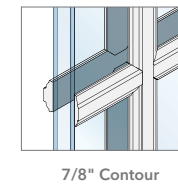

GRILLE PATTERNS⁸

A variety of grille patterns for the traditional look of divided light. Custom patterns are also available.