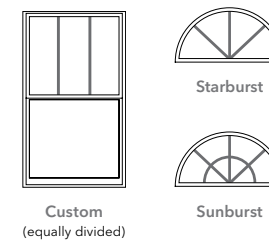

GLASS GUIDE

INSULSHIELD® LOW-E GLASS COLLECTION

- Advanced Low-E insulating glass with argon^{1,2}
- NaturalSun Low-E insulating glass with argon^{1,2}
- SunDefense™ Low-E insulating glass with argon^{1,2}

ADDITIONAL GLASS OPTIONS

- Advanced Low-E insulating glass
- Obscure Low-E insulating glass² (Standard, Rain, Fern)
- Bronze-tinted Advanced Low-E insulating glass with argon¹
- HurricaneShield® products with impact-resistant glass³
- Laminated glass (non-impact-resistant)
- Low-E insulating glass with blinds- or shades-between-the-glass⁴
- Sound control glass (3mm/5mm combination glass)
- Gray Low-E insulating glass with argon¹
- Tempered glass
- Tempered glass in bottom sash only

¹ Optional high-altitude Low-E insulating glass available with or without argon on most products.
² Available with triple-pane glass.
³ Not available on double-hung or sliding windows.
⁴ Available on sliding patio doors only.

See a Pella professional for specific details and additional options available. Some features are part of our standard offering; not all options are available on all product styles.