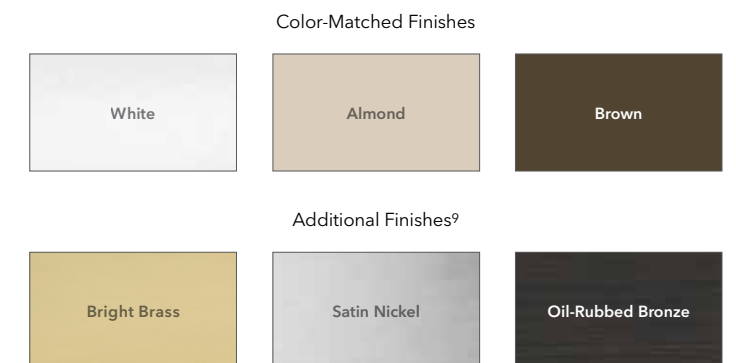

STYLES AVAILABLE

Choose from a variety of window and door styles that provide the best performance for your home – while framing your space with a look that makes it beautifully unique.

FRAME COLORS

Choose from colors that blend beautifully inside your home and out, including an optional dual-color frame.

See a Pella professional for specific details and additional options available. Some features are part of our standard offering; not all options are available on all product styles.

HARDWARE STYLES

Find beauty and function in Pella's innovative, easy-to-operate hardware styles.

HARDWARE FINISHES

Choose from today's most popular decorative finishes to coordinate with other finishes in your home.

¹ Available on sliding patio doors only.

² Not available on HurricaneShield® products.