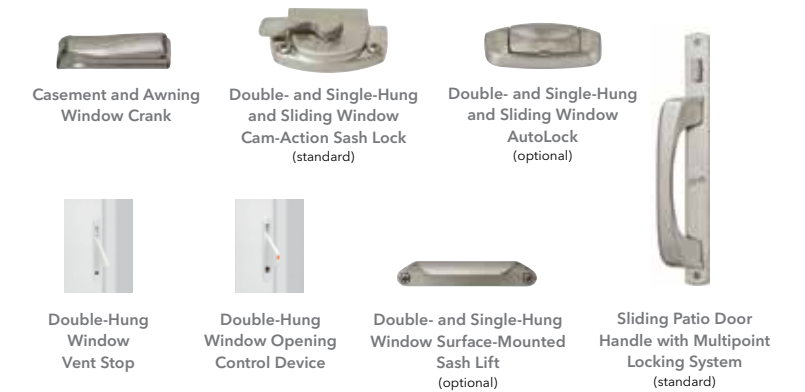

HARDWARE STYLES

Find beauty and function in Pella's innovative, easy-to-operate hardware styles.

HARDWARE FINISHES

Choose from today's most popular decorative finishes to coordinate with other finishes in your home.