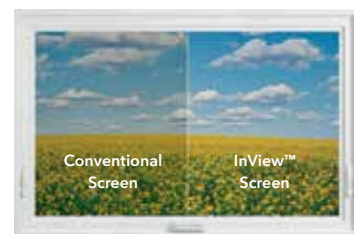

STYLES AVAILABLE

Choose from a variety of window and door styles that provide the best performance for your home – while framing your space with a look that makes it beautifully unique.

FRAME COLORS

Choose from colors that blend beautifully inside your home and out, including an optional dual-color frame.

PATIO DOOR BLINDS OR SHADES

Dress your sliding patio doors with blinds- or shades-between-the-glass.

SCREENS³

Improve your view and let in more light and fresh air with your choice of innovative screens from Pella.

Rolscreen® soft-closing retractable screens roll out of sight when not in use.¹

InView high-transparency screens let in 14% more light and are 8% more open for improved airflow.^{4,5}

GRILLES

Color-Matched Grilles-Between-the-Glass⁶