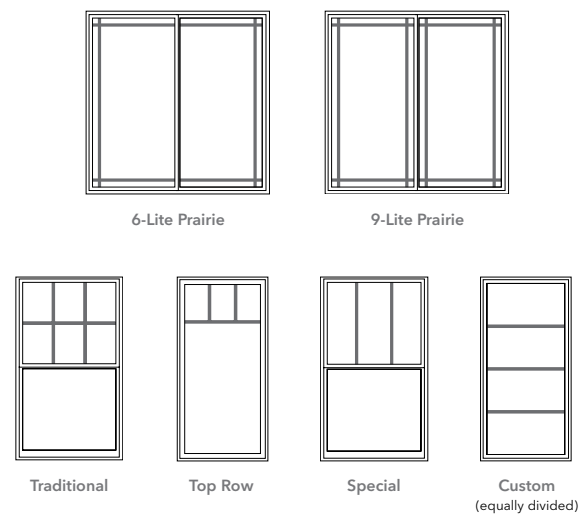

## STYLES AVAILABLE

Choose from a variety of window and door styles that provide the best performance for your home – while framing your space with a look that makes it beautifully unique.

### Dual-Color Frames

White Interior with Tan Exterior      White Interior with Morning Sky Gray Exterior      White Interior with Brown Exterior      White Interior with Black Exterior

## COLOR-MATCHED GRILLES-BETWEEN-THE-GLASS<sup>3</sup>

Grilles are color-matched to your window or patio door interior and exterior frame color.

3/4" Aluminum Grilles-Between-the-Glass