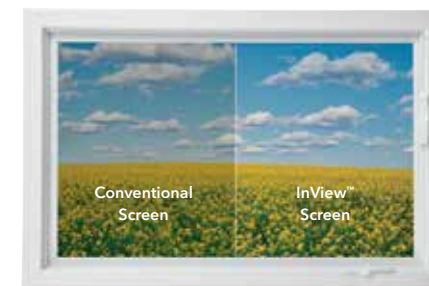

SCREENS⁴

Improve your view and let in more light and fresh air with your choice of innovative screens from Pella.