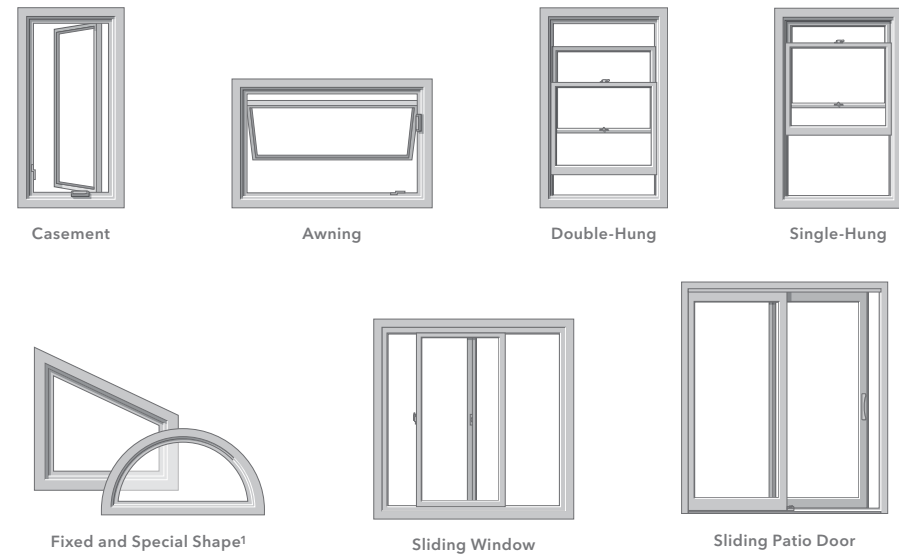

## STYLES AVAILABLE

Choose from a variety of window and door styles that provide the best performance for your home – while framing your space with a look that makes it beautifully unique.

### Dual-Color Frames

White Interior with Tan Exterior      White Interior with Morning Sky Gray Exterior      White Interior with Brown Exterior      White Interior with Black Exterior